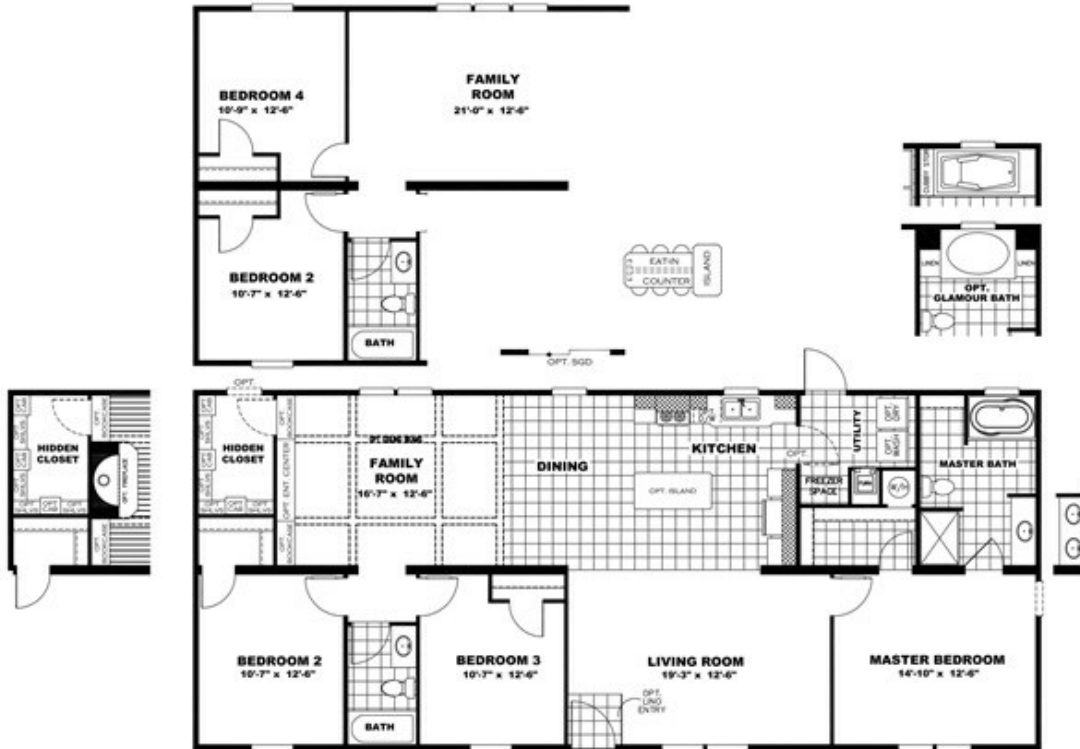

THE DOLCE VITA

THE DOLCE VITA

Floor plan number: CS2019006TNAB

3 beds • 2 baths • 1736 sq.ft. • 28' width • 62' depth

Our home building facilities invest in continuous product and process improvements. Plans, dimensions, features, materials, specifications and availability are subject to change without notice or obligation. Renderings and floor plans are representative likenesses of our homes and may differ from the actual homes. We invite you to tour a Home Center near you and inspect the highest value in quality housing available or call (601) 271-7355 to speak with a Home Consultant. Copyright 2017, CMH. All rights reserved.