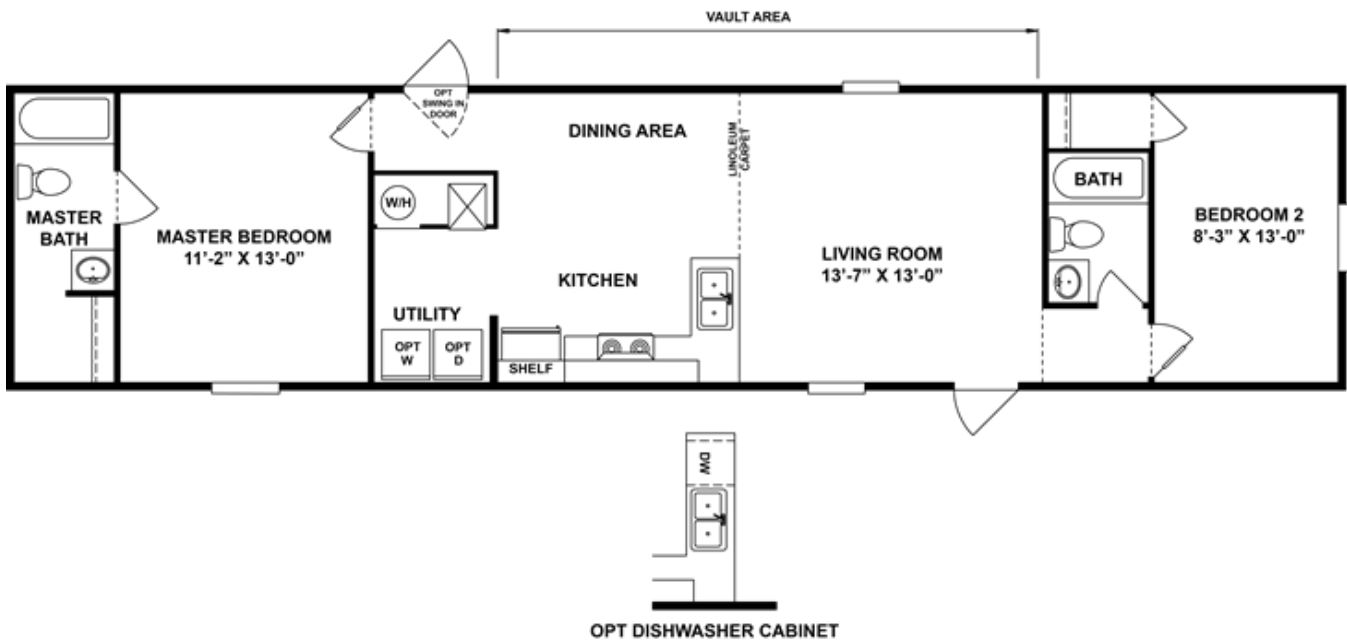

DELIGHT

DELIGHT Floor plan number: SA4074277AL

2 beds • 2 baths • 840 sq.ft. • 14' width • 60' depth

Our home building facilities invest in continuous product and process improvements. Plans, dimensions, features, materials, specifications and availability are subject to change without notice or obligation. Renderings and floor plans are representative likenesses of our homes and may differ from the actual homes. We invite you to tour a Home Center near you and inspect the highest value in quality housing available or call (601) 271-7355 to speak with a Home Consultant. Copyright 2017, CMH. All rights reserved.